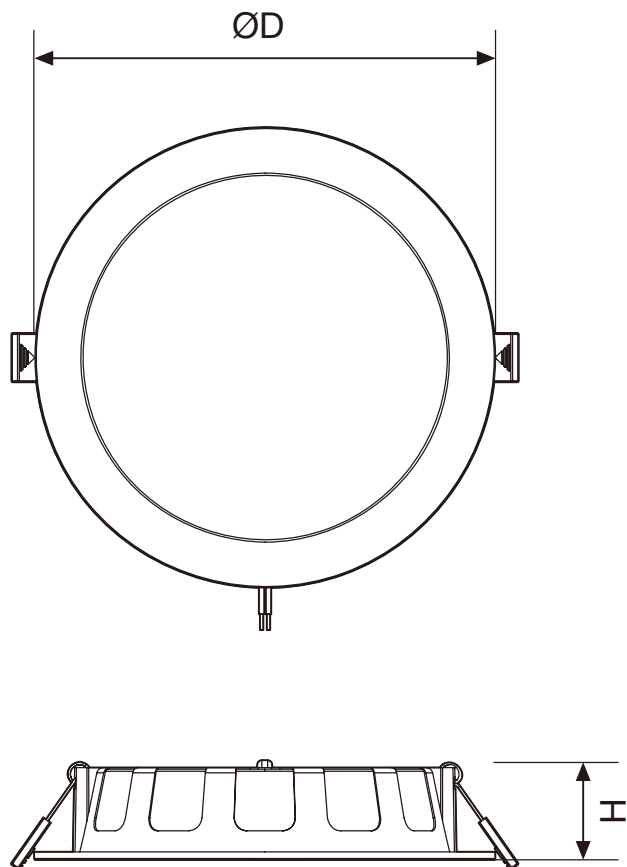

### Electrical and Mechanical Specifications

<b>Input Voltage</b>	220-240V AC 50/60Hz				
<b>Power Consumption</b>	8W	10W	16W	24W	
<b>Power Factor</b>	>0.5				
<b>Total Harmonic Distortion</b>	<20%				
<b>Surge Protection</b>	Line-to-line 1KV				
<b>Dimensions</b>	<b>Diameter</b>	120mm	150mm	175mm	225mm
	<b>Height</b>	35mm			
<b>Cut-out</b>	100mm	125mm	150mm	200mm	
<b>Weight</b>	94g	135g	172g	287g	
<b>Cover Lens</b>	PC				
<b>Housing</b>	PC				

## Dimensions

### Dimensions

	8W	10W	16W	24W
$\varnothing D$	120mm	150mm	175mm	225mm
H	35mm			