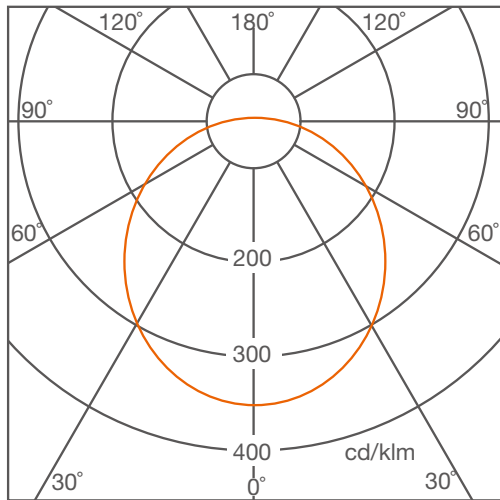

LED COMFO® Downlight V3

Photometrics

Light Distribution Curve (3000K, 4000K, 6500K)

Illuminance at a distance (3000K, 4000K, 6500K)

	Center Beam Lux/klm	Beam Width
0.5m	1440	1.41m
1m	360	2.82m
1.5m	160	4.24m
2m	90	5.65m
2.5m	58	7.06m
3m	40	8.47m

For feet multiply by 3.28

● Horiz.Spread: 109.4°
For fc divide by 10.7

Due to the manufacturing processes of LED, the polar candela distribution and distance luminaries only reflect statistical figures and do not necessarily correspond to the actual parameters of individual product that may differ from the typical values.

02/18 V1.0 · Specifications are subject to change without notice. Errors and omission excepted, always make sure to use the most recent release.

©2018 OSRAM GmbH · All rights reserved · Internet www.osram.asia/ls