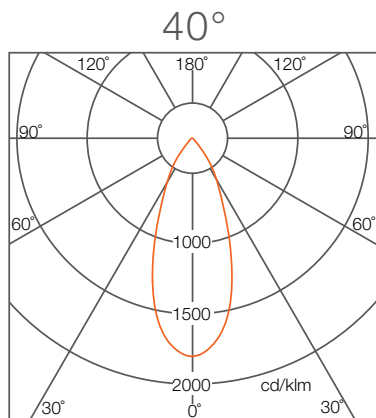

## Photometrics Light Distribution Curve

### Illuminance at a distance

	Center Beam Lux/klm	Beam Width
0.5m	41473	0.11m
1m	10368	0.21m
1.5m	4608	0.32m
2m	2592	0.42m
2.5m	1659	0.53m
3m	1152	0.63m

For feet multiply by 3.28

● Spread: 12°  
For fc divide by 10.7

	Center Beam Lux/klm	Beam Width
0.5m	10524	0.23m
1m	2631	0.45m
1.5m	1169	0.68m
2m	658	0.91m
2.5m	421	1.14m
3m	292	1.36m

For feet multiply by 3.28

● Spread: 25.6°  
For fc divide by 10.7

## Light Distribution Curve