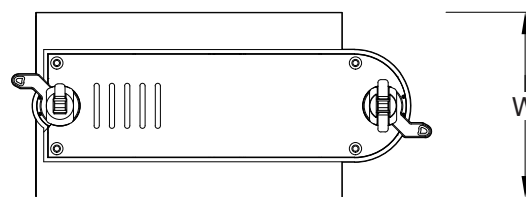

## Dimensions

9W, Surface

9W, Track

15W, Track

25W, Track

40W, Track

### Dimensions

	9W (Surface mounting)	9W (Track mounting)	15W (Track mounting)	25W (Track mounting)	40W (Track mounting)
<b>L</b>	92mm	94mm	127mm	206mm	206mm
<b>W</b>	52mm	50mm	60mm	71mm	91mm
<b>H</b>	107mm	120mm	143mm	156mm	175mm