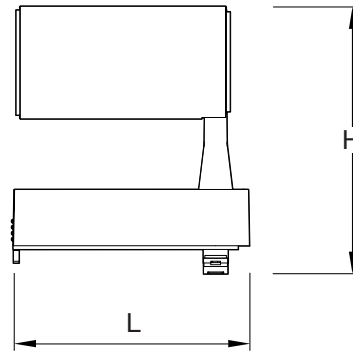

## Dimensions

9W, Surface

9W, Track

15W, Track

25W, Track

40W, Track

### Dimensions

	9W (Surface mounting)	9W (Track mounting)	15W (Track mounting)	25W (Track mounting)	40W (Track mounting)
<b>L</b>	92mm	94mm	127mm	206mm	206mm
<b>W</b>	52mm	50mm	60mm	71mm	91mm
<b>H</b>	107mm	120mm	143mm	156mm	175mm