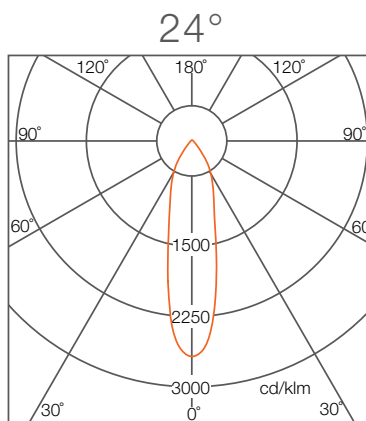

LED COMFO® Track Light

Photometrics Light Distribution Curve

Illuminance at a distance

	Center Beam Lux/klm	Beam Width
0.5m	41473	0.11m
1m	10368	0.21m
1.5m	4608	0.32m
2m	2592	0.42m
2.5m	1659	0.53m
3m	1152	0.63m

For feet multiply by 3.28

● Spread: 12°
For fc divide by 10.7

	Center Beam Lux/klm	Beam Width
0.5m	10524	0.23m
1m	2631	0.45m
1.5m	1169	0.68m
2m	658	0.91m
2.5m	421	1.14m
3m	292	1.36m

For feet multiply by 3.28

● Spread: 25.6°
For fc divide by 10.7