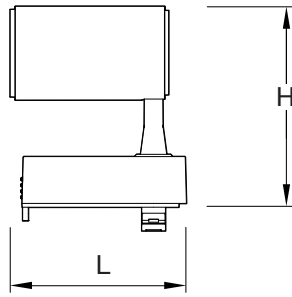

LEDCOMFO® Track Light

Dimensions

9W, Track

Dimensions

	9W (Surface mounting)	9W (Track mounting)	15W (Track mounting)	25W (Track mounting)	40W (Track mounting)
L	92mm	94mm	127mm	206mm	206mm
W	52mm	50mm	60mm	71mm	91mm
H	107mm	120mm	143mm	156mm	175mm