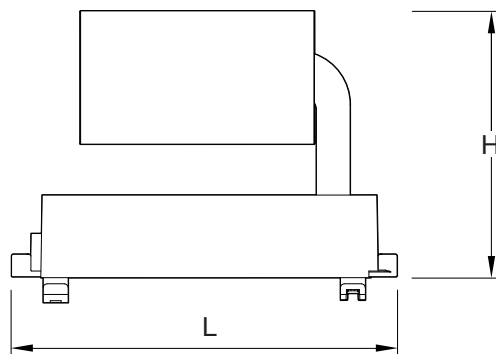

## Dimensions

9W, Surface

9W, Track

15W, Track

25W, Track

40W, Track

### Dimensions

	9W (Surface mounting)	9W (Track mounting)	15W (Track mounting)	25W (Track mounting)	40W (Track mounting)
<b>L</b>	92mm	94mm	127mm	206mm	206mm
<b>W</b>	52mm	50mm	60mm	71mm	91mm
<b>H</b>	107mm	120mm	143mm	156mm	175mm