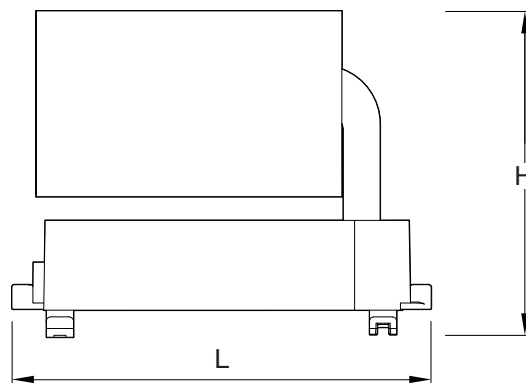

## Dimensions

9W, Surface

9W, Track

15W, Track

25W, Track

40W, Track

### Dimensions

	9W (Surface mounting)	9W (Track mounting)	15W (Track mounting)	25W (Track mounting)	40W (Track mounting)
<b>L</b>	92mm	94mm	127mm	206mm	206mm
<b>W</b>	52mm	50mm	60mm	71mm	91mm
<b>H</b>	107mm	120mm	143mm	156mm	175mm