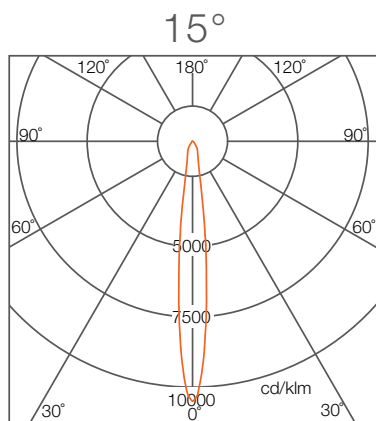

LED COMFO® Track Light

Photometrics Light Distribution Curve

Illuminance at a distance

	Center Beam Lux/klm	Beam Width
0.5m	41473	0.11m
1m	10368	0.21m
1.5m	4608	0.32m
2m	2592	0.42m
2.5m	1659	0.53m
3m	1152	0.63m

For feet multiply by 3.28

● Spread: 12°
For fc divide by 10.7

	Center Beam Lux/klm	Beam Width
0.5m	10524	0.23m
1m	2631	0.45m
1.5m	1169	0.68m
2m	658	0.91m
2.5m	421	1.14m
3m	292	1.36m

For feet multiply by 3.28

● Spread: 25.6°
For fc divide by 10.7