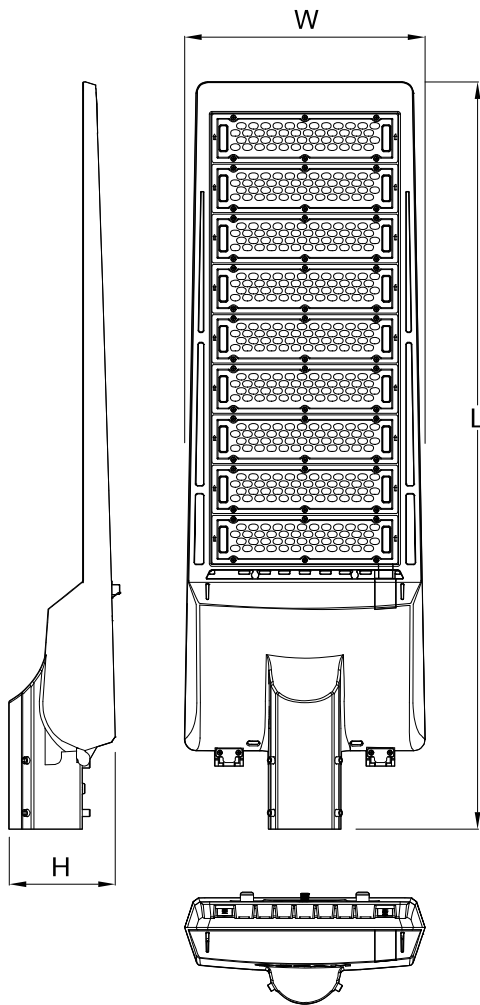

## Dimensions

70W / 90W

120W / 150W

### Dimensions

	70W / 90W	120W / 150W
<b>L</b>	545mm	666mm
<b>W</b>	297mm	297mm
<b>H</b>	128mm	128mm

### Dimensions

180W / 210W / 240W / 270W

L	923mm
W	297mm
H	128mm