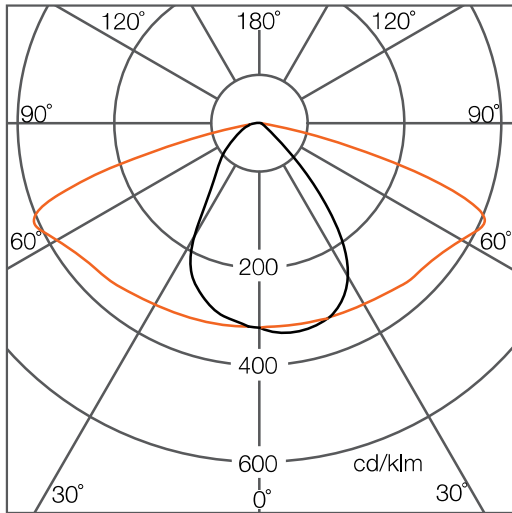

### Dimensions

	70W / 90W	120W / 150W
<b>L</b>	545mm	666mm
<b>W</b>	297mm	297mm
<b>H</b>	128mm	128mm

### Dimensions

180W / 210W / 240W / 270W

L	923mm
W	297mm
H	128mm

## Photometrics

### Light Distribution Curve

70W-150W, 150° × 70°

Tilt Peak Angle: 10°

180W-270W, 145° × 65°

Tilt Peak Angle: 45°

Due to the manufacturing processes of LED, the polar candela distribution and distance luminaries only reflect statistical figures and do not necessarily correspond to the actual parameters of individual product that may differ from the typical values.