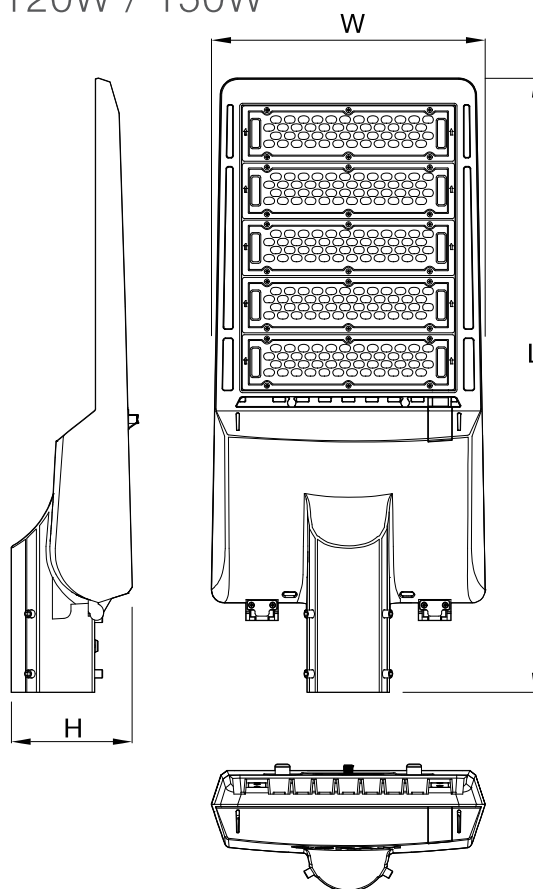

## Dimensions

70W / 90W

120W / 150W

### Dimensions

	70W / 90W	120W / 150W
<b>L</b>	545mm	666mm
<b>W</b>	297mm	297mm
<b>H</b>	128mm	128mm

### Dimensions

180W / 210W / 240W / 270W

L	923mm
W	297mm
H	128mm