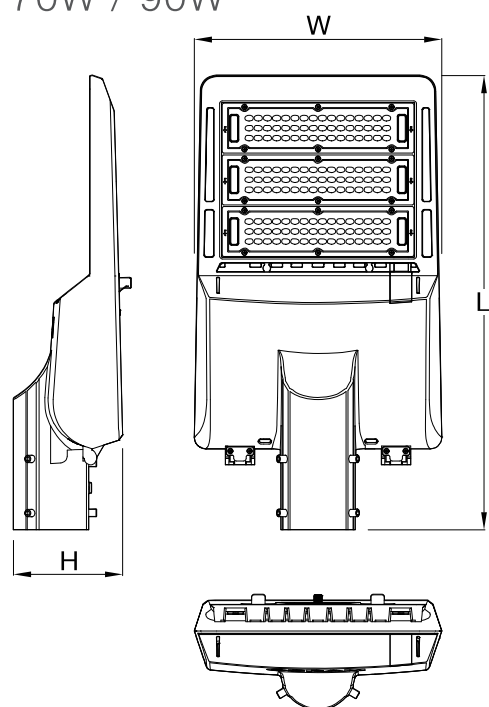

LEDENVO™ PLUS LED Street Light

Dimensions

70W / 90W