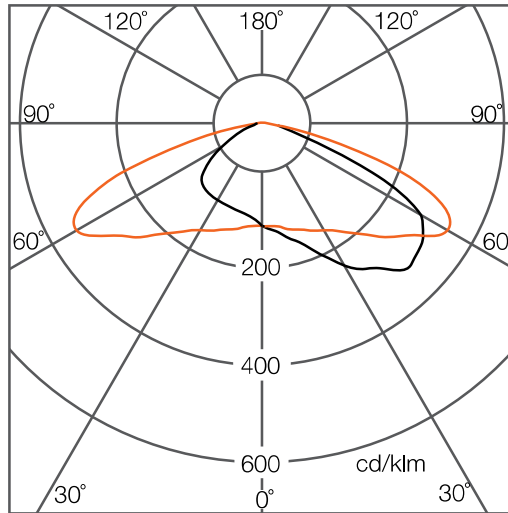

## Photometrics

### Light Distribution Curve

70W-150W, 150° × 70°

Tilt Peak Angle: 10°

180W-270W, 145° × 65°

Tilt Peak Angle: 45°

Due to the manufacturing processes of LED, the polar candela distribution and distance luminaries only reflect statistical figures and do not necessarily correspond to the actual parameters of individual product that may differ from the typical values.